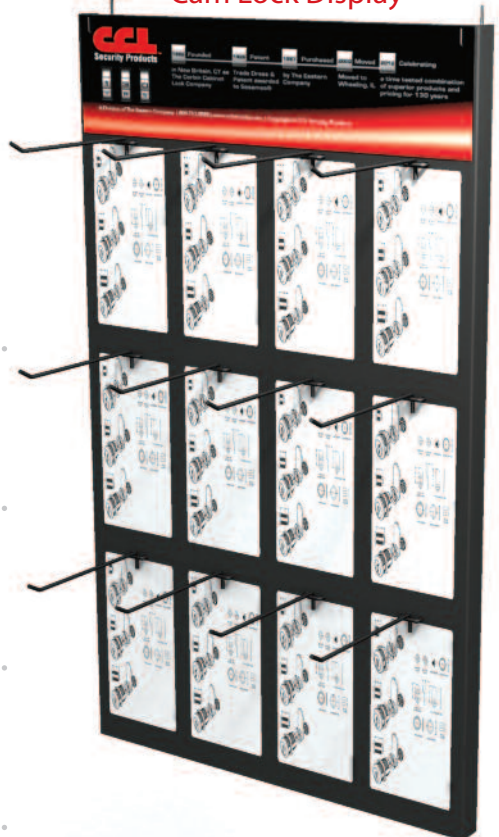

CCLTM Security Products

special price
\$250
special price

Mailbox & Cam Lock Display

5
of each

Stock ID	MSRP	Quantity	Total MSRP
	\$150.00	1	\$150.00
82010	\$5.25	5	\$26.25
82011	\$7.35	5	\$36.75
82013	\$10.50	5	\$52.50
82014	\$10.50	5	\$52.50
.....			
65008	\$6.00	5	\$30.00
65007	\$6.00	5	\$30.00
.....			
62214	\$30.00	5	\$150.00
62217	\$9.00	5	\$45.00
.....			
59020	\$11.00	5	\$55.00
59021	\$11.00	5	\$55.00
.....			
39053	\$12.00	5	\$60.00
39023	\$12.00	5	\$60.00

82010 | 82011
82013 | 82014
Multicam
Mailbox
Lock

65008 | 65007
650 Series Cam Lock

62214 | 62217
Weather Resistant Cam Lock

59021 | 59021
Padlockable Cam Lock

39053 | 39023
1 7/32" Chrome and Black Dial Combination Cam Lock

Cam Lock Display

Total Value **\$698** MSRP

Total \$698.00

Package Stock ID 03402

Call your favorite distributor to order this package today. Mention "CCL Security Products™ Cam Lock Display"