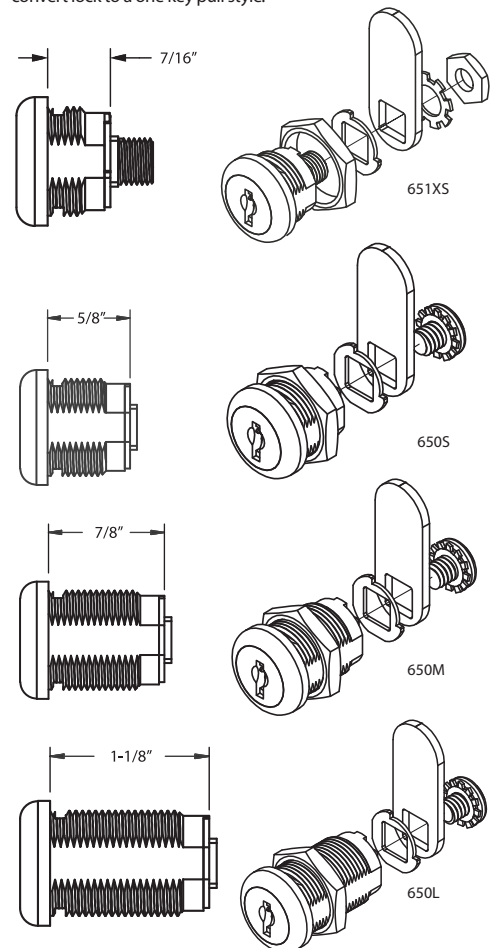

C610-Keys C610 key blank must be ordered with specific key code i.e. (C610-224). Key codes available: National (415A), CH751, Fort (217,221,224,237,238), Illinois Lock (8025), LSDA(300) \$0.74

- **Features the following Key Numbers:** National (415A), CH751, Fort (217,221,224,237,238), Illinois Lock (8025), LSDA(300)
- Economical die cast cam locks for every day use
- Various cams, rotations, key pulls and finishes
- Available keyed alike or keyed different in multiple lengths
- **Material:** Zinc die cast cylinders
- **Mechanism:** 5 Disc tumbler single bitted mechanism which offers 200 combinations and master keying.
- **Finish:** Bright chrome is standard, other finishes available upon request.
- Can be used in metal or wood application, easy to mount with supplied barrel nut.
- Used on drawers, cabinet doors, storage boxes, gun racks, chests, cashboxes, etc.
- Key Pull 90° rotation may be configured for one or two key pulls.
- Supplied with selection of two cams, two stop plates, cam screw, trim washer, cam lock washer, spur washer, and spline fillers to convert lock to a one key pull style.

* Dimensions are approximate +/- .039" [1mm]