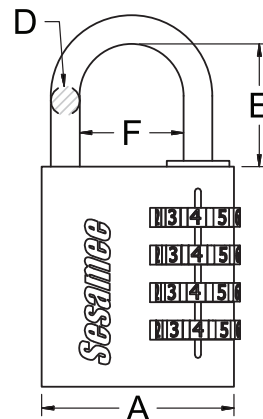

Best Used to Secure:

- Bags and suitcases
- Jewel boxes
- Cash boxes
- Cupboards
- Lockers
- Tool boxes
- Electrical boxes
- Switchboards, etc.

16540

16530

16520

Part#	Body Width (A)	D	E	F	# of Dials
16520	20mm [3/4"]	3.2mm	21.6mm	9mm	3
16530	30mm [13/16"]	4.8mm	24mm	14.3mm	3
16540	40mm [1-9/16"]	6mm	25mm	21.6mm	4