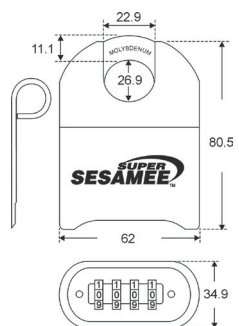

4-Dial Heavy Duty Super Sesamee®

Part#	UPC Code	Shackle Clearance	# of Dials	Body Width	Finish	Packaging	Shelf Pack	MSRP
-------	----------	-------------------	------------	------------	--------	-----------	------------	------

Stock Items 48 Hour Shipping:

K636	021919006464	1"	4	2-1/2"	Black	Carded	5	\$46.20
K637	021919006365	2"	4	2-1/2"	Black	Carded	5	\$48.40
K646	021919006372	1"	4	2-1/2"	Black	Carded	5	\$62.70
Change Pin Super Sesamee® 576F0280002G								\$1.21

- Industrial strength combination lock resists the strongest hammer and pry bar attacks
- Hardened Steel Full Metal Jacket and Shroud
- Weather Resistant Black Electrocoating
- 7/16" Chrome Plated Alloy Shackle
- Inside Shackle Clearances: 1" and 2"
- Shackle Pull Strength: 2,750 pounds
- All Brass Inner Mechanism and Four All Brass Dials
- 10,000 Changeable Combinations
- Quick Delivery: Shipped from Stock
- Product of Taiwan; designed in Wheeling, Illinois

Best Used for:

- Job boxes & gang boxes
- Utility meters
- Substations & cable boxes
- Tool chests, boxes and cribs
- Lockers

K637

K636

K646

> Super Sesamee® Cases