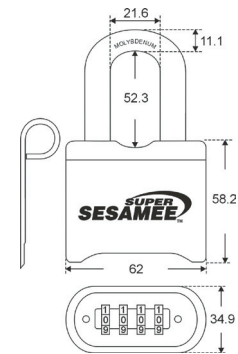

Stock Items 48 Hour Shipping:

K636	021919006464	1"	4	2-1/2"	Black	Carded	5	\$46.20
K637	021919006365	2"	4	2-1/2"	Black	Carded	5	\$48.40
K646	021919006372	1"	4	2-1/2"	Black	Carded	5	\$62.70
Change Pin Super Sesamee® 576F0280002G								\$1.21

- Industrial strength combination lock resists the strongest hammer and pry bar attacks
- Hardened Steel Full Metal Jacket and Shroud
- Weather Resistant Black Electrocoating
- 7/16" Chrome Plated Alloy Shackle
- Inside Shackle Clearances: 1" and 2"
- Shackle Pull Strength: 2,750 pounds
- All Brass Inner Mechanism and Four All Brass Dials
- 10,000 Changeable Combinations
- Quick Delivery: Shipped from Stock
- Product of Taiwan; designed in Wheeling, Illinois

Best Used for:

- Job boxes & gang boxes
- Utility meters
- Substations & cable boxes
- Tool chests, boxes and cribs
- Lockers

K637

K636

K646

> Super Sesamee® Cases