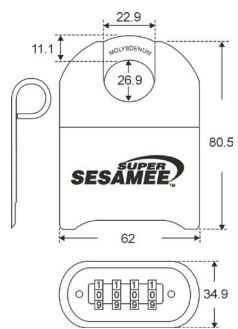

4-Dial Heavy Duty Super Sesamee®

Part#	UPC Code	Shackle Clearance	# of Dials	Body Width	Finish	Packaging	Shelf Pack	MSRP
-------	----------	-------------------	------------	------------	--------	-----------	------------	------

Stock Items 48 Hour Shipping:

K636	021919006464	1"	4	2-1/2"	Black	Carded	5	\$46.20
K637	021919006365	2"	4	2-1/2"	Black	Carded	5	\$48.40
K646	021919006372	1"	4	2-1/2"	Black	Carded	5	\$62.70
Change Pin Super Sesamee® 576F0280002G								\$1.21

- Industrial strength combination lock resists the strongest hammer and pry bar attacks
- Hardened Steel Full Metal Jacket and Shroud
- Weather Resistant Black Electrocoating
- 7/16" Chrome Plated Alloy Shackle
- Inside Shackle Clearances: 1" and 2"
- Shackle Pull Strength: 2,750 pounds
- All Brass Inner Mechanism and Four All Brass Dials
- 10,000 Changeable Combinations
- Quick Delivery: Shipped from Stock
- Product of Taiwan; designed in Wheeling, Illinois

Best Used for:

- Job boxes & gang boxes
- Utility meters
- Substations & cable boxes
- Tool chests, boxes and cribs
- Lockers

K637

K636

K646

> Super Sesamee® Cases