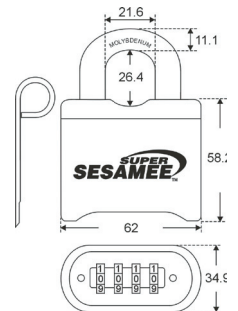

Stock Items 48 Hour Shipping:

K636	021919006464	1"	4	2-1/2"	Black	Carded	5	\$46.20
K637	021919006365	2"	4	2-1/2"	Black	Carded	5	\$48.40
K646	021919006372	1"	4	2-1/2"	Black	Carded	5	\$62.70
Change Pin Super Sesamee® 576F0280002G								\$1.21

- Industrial strength combination lock resists the strongest hammer and pry bar attacks
- Hardened Steel Full Metal Jacket and Shroud
- Weather Resistant Black Electrocoating
- 7/16" Chrome Plated Alloy Shackle
- Inside Shackle Clearances: 1" and 2"
- Shackle Pull Strength: 2,750 pounds
- All Brass Inner Mechanism and Four All Brass Dials
- 10,000 Changeable Combinations
- Quick Delivery: Shipped from Stock
- Product of Taiwan; designed in Wheeling, Illinois

Best Used for:

- Job boxes & gang boxes
- Utility meters
- Substations & cable boxes
- Tool chests, boxes and cribs
- Lockers

K637

K636

K646

> Super Sesamee® Cases