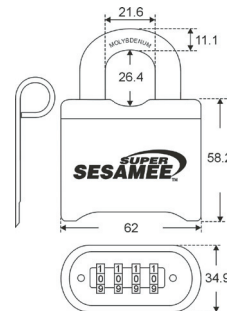

4-Dial Heavy Duty Super Sesamee®

Part#	UPC Code	Shackle Clearance	# of Dials	Body Width	Finish	Packaging	Shelf Pack	MSRP
-------	----------	-------------------	------------	------------	--------	-----------	------------	------

Stock Items 48 Hour Shipping:

K636	021919006464	1"	4	2-1/2"	Black	Carded	5	\$46.20
K637	021919006365	2"	4	2-1/2"	Black	Carded	5	\$48.40
K646	021919006372	1"	4	2-1/2"	Black	Carded	5	\$62.70
Change Pin Super Sesamee® 576F0280002G								\$1.21

- Industrial strength combination lock resists the strongest hammer and pry bar attacks
- Hardened Steel Full Metal Jacket and Shroud
- Weather Resistant Black Electrocoating
- 7/16" Chrome Plated Alloy Shackle
- Inside Shackle Clearances: 1" and 2"
- Shackle Pull Strength: 2,750 pounds
- All Brass Inner Mechanism and Four All Brass Dials
- 10,000 Changeable Combinations
- Quick Delivery: Shipped from Stock
- Product of Taiwan; designed in Wheeling, Illinois

Best Used for:

- Job boxes & gang boxes
- Utility meters
- Substations & cable boxes
- Tool chests, boxes and cribs
- Lockers

K637

K636

K646

> Super Sesamee® Cases