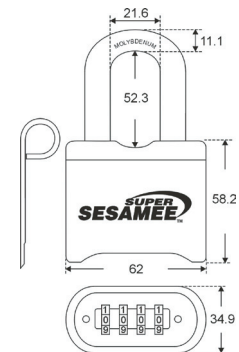

4-Dial Heavy Duty Super Sesamee®

Part#	UPC Code	Shackle Clearance	# of Dials	Body Width	Finish	Packaging	Shelf Pack	MSRP
-------	----------	-------------------	------------	------------	--------	-----------	------------	------

Stock Items 48 Hour Shipping:

K636	021919006464	1"	4	2-1/2"	Black	Carded	5	\$46.20
K637	021919006365	2"	4	2-1/2"	Black	Carded	5	\$48.40
K646	021919006372	1"	4	2-1/2"	Black	Carded	5	\$62.70
Change Pin Super Sesamee® 576F0280002G								\$1.21

- Industrial strength combination lock resists the strongest hammer and pry bar attacks
- Hardened Steel Full Metal Jacket and Shroud
- Weather Resistant Black Electrocoating
- 7/16" Chrome Plated Alloy Shackle
- Inside Shackle Clearances: 1" and 2"
- Shackle Pull Strength: 2,750 pounds
- All Brass Inner Mechanism and Four All Brass Dials
- 10,000 Changeable Combinations
- Quick Delivery: Shipped from Stock
- Product of Taiwan; designed in Wheeling, Illinois

Best Used for:

- Job boxes & gang boxes
- Utility meters
- Substations & cable boxes
- Tool chests, boxes and cribs
- Lockers

K637

K636

K646

> Super Sesamee® Cases