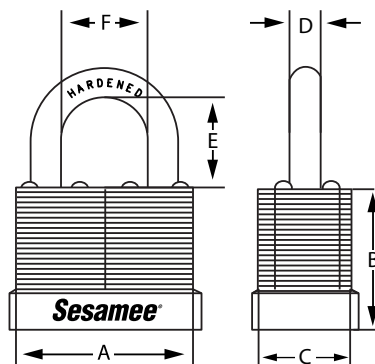

- 4 dials with 10,000 possible combinations
- Steel shackle with quality plating
- Easy to reset your combination number at any time
- Keyless convenience

Best Used to Secure:

- Lockers
- Gates
- Tool chests
- Lockout

436L

Part#	A Body Width mm	B Body Height mm	C Body Depth mm	D Shackle Diameter mm	E Shackle Clearance mm	F Shackle Clearance Width mm
436L	46	38	25	8	25	25
K436L	46	38	25	8	25	25
437L	46	38	25	8	57	25
K437L	46	38	25	8	57	25