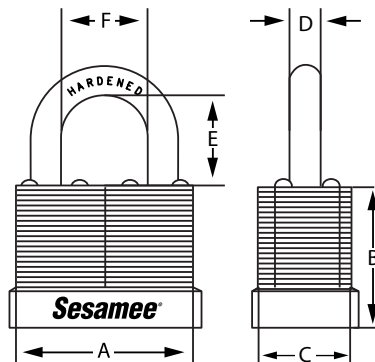

436L • 437L Resettable Combination Laminated Padlocks

Part#	UPC Code	Shackle Clearance	# of Dials	Body Width	Finish	Packaging	Shelf Pack	MSRP
-------	----------	-------------------	------------	------------	--------	-----------	------------	------

Part#	A Body Width mm	B Body Height mm	C Body Depth mm	D Shackle Diameter mm	E Shackle Clearance mm	F Shackle Clearance Width mm
436L	46	38	25	8	25	25
K436L	46	38	25	8	25	25
437L	46	38	25	8	57	25
K437L	46	38	25	8	57	25