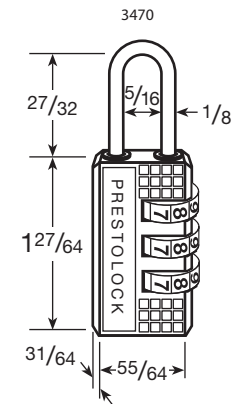

Traditional Combination Padlocks

Part#	UPC Code	Shackle Clearance	# of Dials	Finish	MFT PT#	Shelf Pack	MSRP
Stock Items 48 Hour Shipping:							
K1450PSB		27/32"	3 Dial	Black		6	$5.49
B1450PSB		27/32"	3 Dial	Black		Bulk/100	$5.49
K2400PSB		27/32"	3 Dial	Black		Bulk/100	$6.59
B2400PSB		27/32"	3 Dial	Black		Bulk/100	$6.59
B2430PFO		15/16"	3 Dial	Orange		Bulk/100	$7.69
K2470BN	048173247013	15/16"	3 Dial	Bright Nickel	24701	6	$7.69
B2470BN		15/16"	3 Dial	Bright Nickel		Bulk/100	$6.59
K2470PSB	048173247037	15/16"	3 Dial	Black	24703	6	$7.69
B2470PSB		15/16"	3 Dial	Black		Bulk/100	$6.59
K2470BP	048173247020	15/16"	3 Dial	Brass	24702	6	$7.69
K2470PTR	048173247068	15/16"	3 Dial	Pewter	24706	6	$7.69
K2470PRD	048173247105	15/16"	3 Dial	Red	24710	6	$7.69
K2470PFO	048173247075	15/16"	3 Dial	Orange	24707	6	$7.69
K2470PFG	048173247051	15/16"	3 Dial	Green	24705	6	$7.69
K3470BN	048173347010	27/32"	3 Dial	Bright Nickel	34701	6	$6.59
B3470BN		27/32"	3 Dial	Bright Nickel		Bulk/100	$5.49
K3470BP	048173347027	27/32"	3 Dial	Brass	34702	6	$6.59
B3470BP		27/32"	3 Dial	Brass	3470BP	Bulk/100	$5.49
K3470PSB	048173347034	27/32"	3 Dial	Black	34703	6	$6.59
B3470PSB		27/32"	3 Dial	Black	3470PSB	Bulk/100	$5.49
K3470PRD	048173347102	27/32"	3 Dial	Red	34710	6	$6.59
B3470PRD		27/32"	3 Dial	Red	3470PRD	Bulk/100	$5.49
K3470PFG	048173347058	27/32"	3 Dial	Green	34705	6	$6.59
B3470PFG		27/32"	3 Dial	Green	3470PFG	Bulk/100	$5.49
K3470PFO	048173347072	27/32"	3 Dial	Orange	34707	6	$6.59
K3470PTR	048173347065	27/32"	3 Dial	Pewter	34706	6	$6.59
K4400BN		27/32"	4 Dial	Bright Nickel		6	$7.69
B4400BN		27/32"	4 Dial	Bright Nickel		Bulk/100	$6.59

K stands for Carded; B stands for Bulk