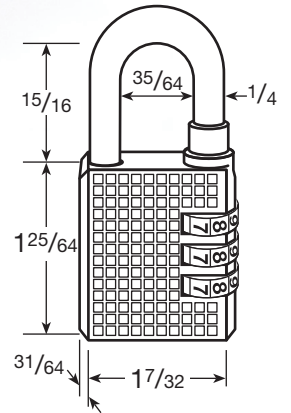

K stands for Carded; B stands for Bulk

- Set-your-own combination convenience
- Easy to set and reset
- Various solid metal bodies which withstands abuse
- Nickel plated steel shackle for cut resistance
- Product of Taiwan; designed in Wheeling, Illinois

Best Used For:

- Storage Lockers
- School, Employee, & Athletic Lockers
- Cabinets

Final Digit (347XX) denotes color

Color	1	2	3	5	6	7	10
	Bright Nickel	Brass	Black	Green	Pewter	Orange	Red

2470PSB

2470

2430