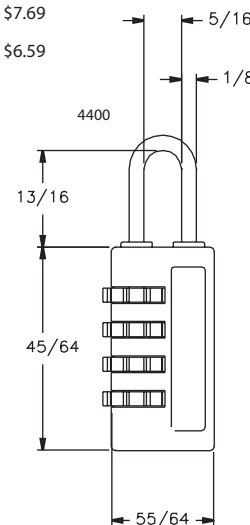

Traditional Combination Padlocks

Part#	UPC Code	Shackle Clearance	# of Dials	Finish	MFT PT#	Shelf Pack	MSRP
Stock Items 48 Hour Shipping:							
K1450PSB		27/32"	3 Dial	Black		6	$5.49
B1450PSB		27/32"	3 Dial	Black		Bulk/100	$5.49
K2400PSB		27/32"	3 Dial	Black		Bulk/100	$6.59
B2400PSB		27/32"	3 Dial	Black		Bulk/100	$6.59
B2430PFO		15/16"	3 Dial	Orange		Bulk/100	$7.69
K2470BN	048173247013	15/16"	3 Dial	Bright Nickel	24701	6	$7.69
B2470BN		15/16"	3 Dial	Bright Nickel		Bulk/100	$6.59
K2470PSB	048173247037	15/16"	3 Dial	Black	24703	6	$7.69
B2470PSB		15/16"	3 Dial	Black		Bulk/100	$6.59
K2470BP	048173247020	15/16"	3 Dial	Brass	24702	6	$7.69
K2470PTR	048173247068	15/16"	3 Dial	Pewter	24706	6	$7.69
K2470PRD	048173247105	15/16"	3 Dial	Red	24710	6	$7.69
K2470PFO	048173247075	15/16"	3 Dial	Orange	24707	6	$7.69
K2470PFG	048173247051	15/16"	3 Dial	Green	24705	6	$7.69
K3470BN	048173347010	27/32"	3 Dial	Bright Nickel	34701	6	$6.59
B3470BN		27/32"	3 Dial	Bright Nickel		Bulk/100	$5.49
K3470BP	048173347027	27/32"	3 Dial	Brass	34702	6	$6.59
B3470BP		27/32"	3 Dial	Brass	3470BP	Bulk/100	$5.49
K3470PSB	048173347034	27/32"	3 Dial	Black	34703	6	$6.59
B3470PSB		27/32"	3 Dial	Black	3470PSB	Bulk/100	$5.49
K3470PRD	048173347102	27/32"	3 Dial	Red	34710	6	$6.59
B3470PRD		27/32"	3 Dial	Red	3470PRD	Bulk/100	$5.49
K3470PFG	048173347058	27/32"	3 Dial	Green	34705	6	$6.59
B3470PFG		27/32"	3 Dial	Green	3470PFG	Bulk/100	$5.49
K3470PFO	048173347072	27/32"	3 Dial	Orange	34707	6	$6.59
K3470PTR	048173347065	27/32"	3 Dial	Pewter	34706	6	$6.59
K4400BN		27/32"	4 Dial	Bright Nickel		6	$7.69
B4400BN		27/32"	4 Dial	Bright Nickel		Bulk/100	$6.59

K stands for Carded; B stands for Bulk