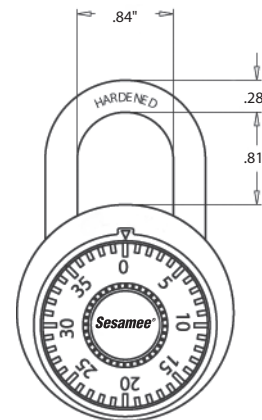

K410D Series Rotary Dial Combination Padlocks

NEW!

- Anti-shim feature resists the most common shimming methods
- Aluminum body for greater security and durability
- Hardened steel shackle
- Most cost-effective locking solution
- Other colors available special order
- All Padlocks have a 1 year warranty from time of shipment
- Requires a padlock hasp of at least 5/16"

Part#	UPC Code	Shackle Clearance	Shackle Diameter	Width	Pack	Master Carton	MSRP
Stock Items:							
K410D	021919999025	3/4" [19mm]	.28" [7mm]	1-3/4 [48mm]	6	36	\$6.99