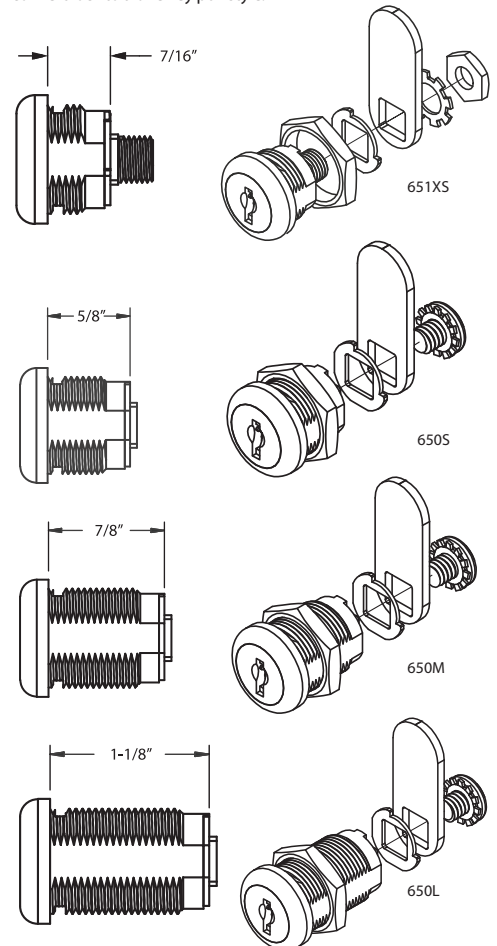

C610-Keys C610 key blank must be ordered with specific key code i.e. (C610-224). Key codes available: National (415A), CH751, Fort (217,221,224,237,238), Illinois Lock (8025), LSDA(300) \$0.74

- **Features the following Key Numbers:** National (415A), CH751, Fort (217,221,224,237,238), Illinois Lock (8025), LSDA(300)
- Economical die cast cam locks for every day use
- Various cams, rotations, key pulls and finishes
- Available keyed alike or keyed different in multiple lengths
- **Material:** Zinc die cast cylinders
- **Mechanism:** 5 Disc tumbler single bitted mechanism which offers 200 combinations and master keying.
- **Finish:** Bright chrome is standard, other finishes available upon request.
- Can be used in metal or wood application, easy to mount with supplied barrel nut.
- Used on drawers, cabinet doors, storage boxes, gun racks, chests, cashboxes, etc.
- Key Pull 90° rotation may be configured for one or two key pulls.
- Supplied with selection of two cams, two stop plates, cam screw, trim washer, cam lock washer, spur washer, and spline fillers to convert lock to a one key pull style.

* Dimensions are approximate +/- .039" [1mm]