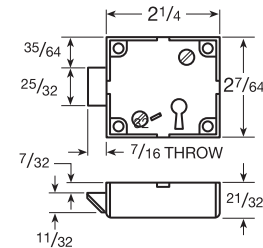

## R357SGS Enclosure Lock WARDED CONSTRUCTION

Part#	Handing	Description	Master Keyed	Finish	MFT PT #	Stock Quantity	Boxed Weight lbs/oz	MSRP
<b>Stock Items 48 Hour Shipping:</b>								
R357SGS	1	Short Key R4277		Brass	02612	10	4/6	\$39.48
R557SGS	1	Short Key R4277		Diecast	03192	10	4/12	\$22.05
R557SGS	2	Long Keys R4266		Diecast	05572	10	5/0	\$22.05
<b>Made-to-Order Items:</b>								
R357SGS	1	Long Key		Brass				\$39.48
R4266		Long Key		Brass	313F162			\$6.25
R4277		Short Key		Brass	313F142			\$6.25
R4266		Long Key 3-9/32"		Brass	02613	25	1/7	\$7.30
R4277		Short Key 2-25/64"		Brass	02614	25	1/3	\$8.35

### R357SGS

- Cannot be masterkeyed
- **Material:** Brass, Cast Zinc Alloy Bolt, Police Call Box Lock
- **Operation:** Self Latching, latch bolt retracted by key

### R557SGS

- Cannot be masterkeyed
- **Material:** Zinc Die Cast Case & Bolt Furnished Right Hand Only
- **Operation:** Self Latching, latch bolt retracted by key

R357SGS

R4266

R4277