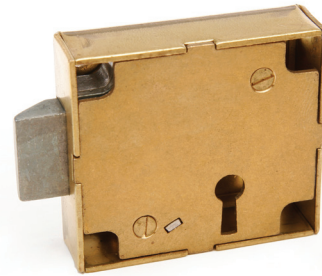

## R357SGS Enclosure Lock WARDED CONSTRUCTION

Part#	Handing	Description	Master Keyed	Finish	MFT PT #	Stock Quantity	Boxed Weight lbs/oz	MSRP
<b>Stock Items 48 Hour Shipping:</b>								
R357SGS	1	Short Key R4277		Brass	02612	10	4/6	\$39.48
R557SGS	1	Short Key R4277		Diecast	03192	10	4/12	\$22.05
R557SGS	2	Long Keys R4266		Diecast	05572	10	5/0	\$22.05
<b>Made-to-Order Items:</b>								
R357SGS	1	Long Key		Brass				\$39.48
R4266		Long Key		Brass	313F162			\$6.25
R4277		Short Key		Brass	313F142			\$6.25
R4266		Long Key 3-9/32"		Brass	02613	25	1/7	\$7.30
R4277		Short Key 2-25/64"		Brass	02614	25	1/3	\$8.35

### R357SGS

- Cannot be masterkeyed
- **Material:** Brass, Cast Zinc Alloy Bolt, Police Call Box Lock
- **Operation:** Self Latching, latch bolt retracted by key

### R557SGS

- Cannot be masterkeyed
- **Material:** Zinc Die Cast Case & Bolt Furnished Right Hand Only
- **Operation:** Self Latching, latch bolt retracted by key

R357SGS

R4266

R4277